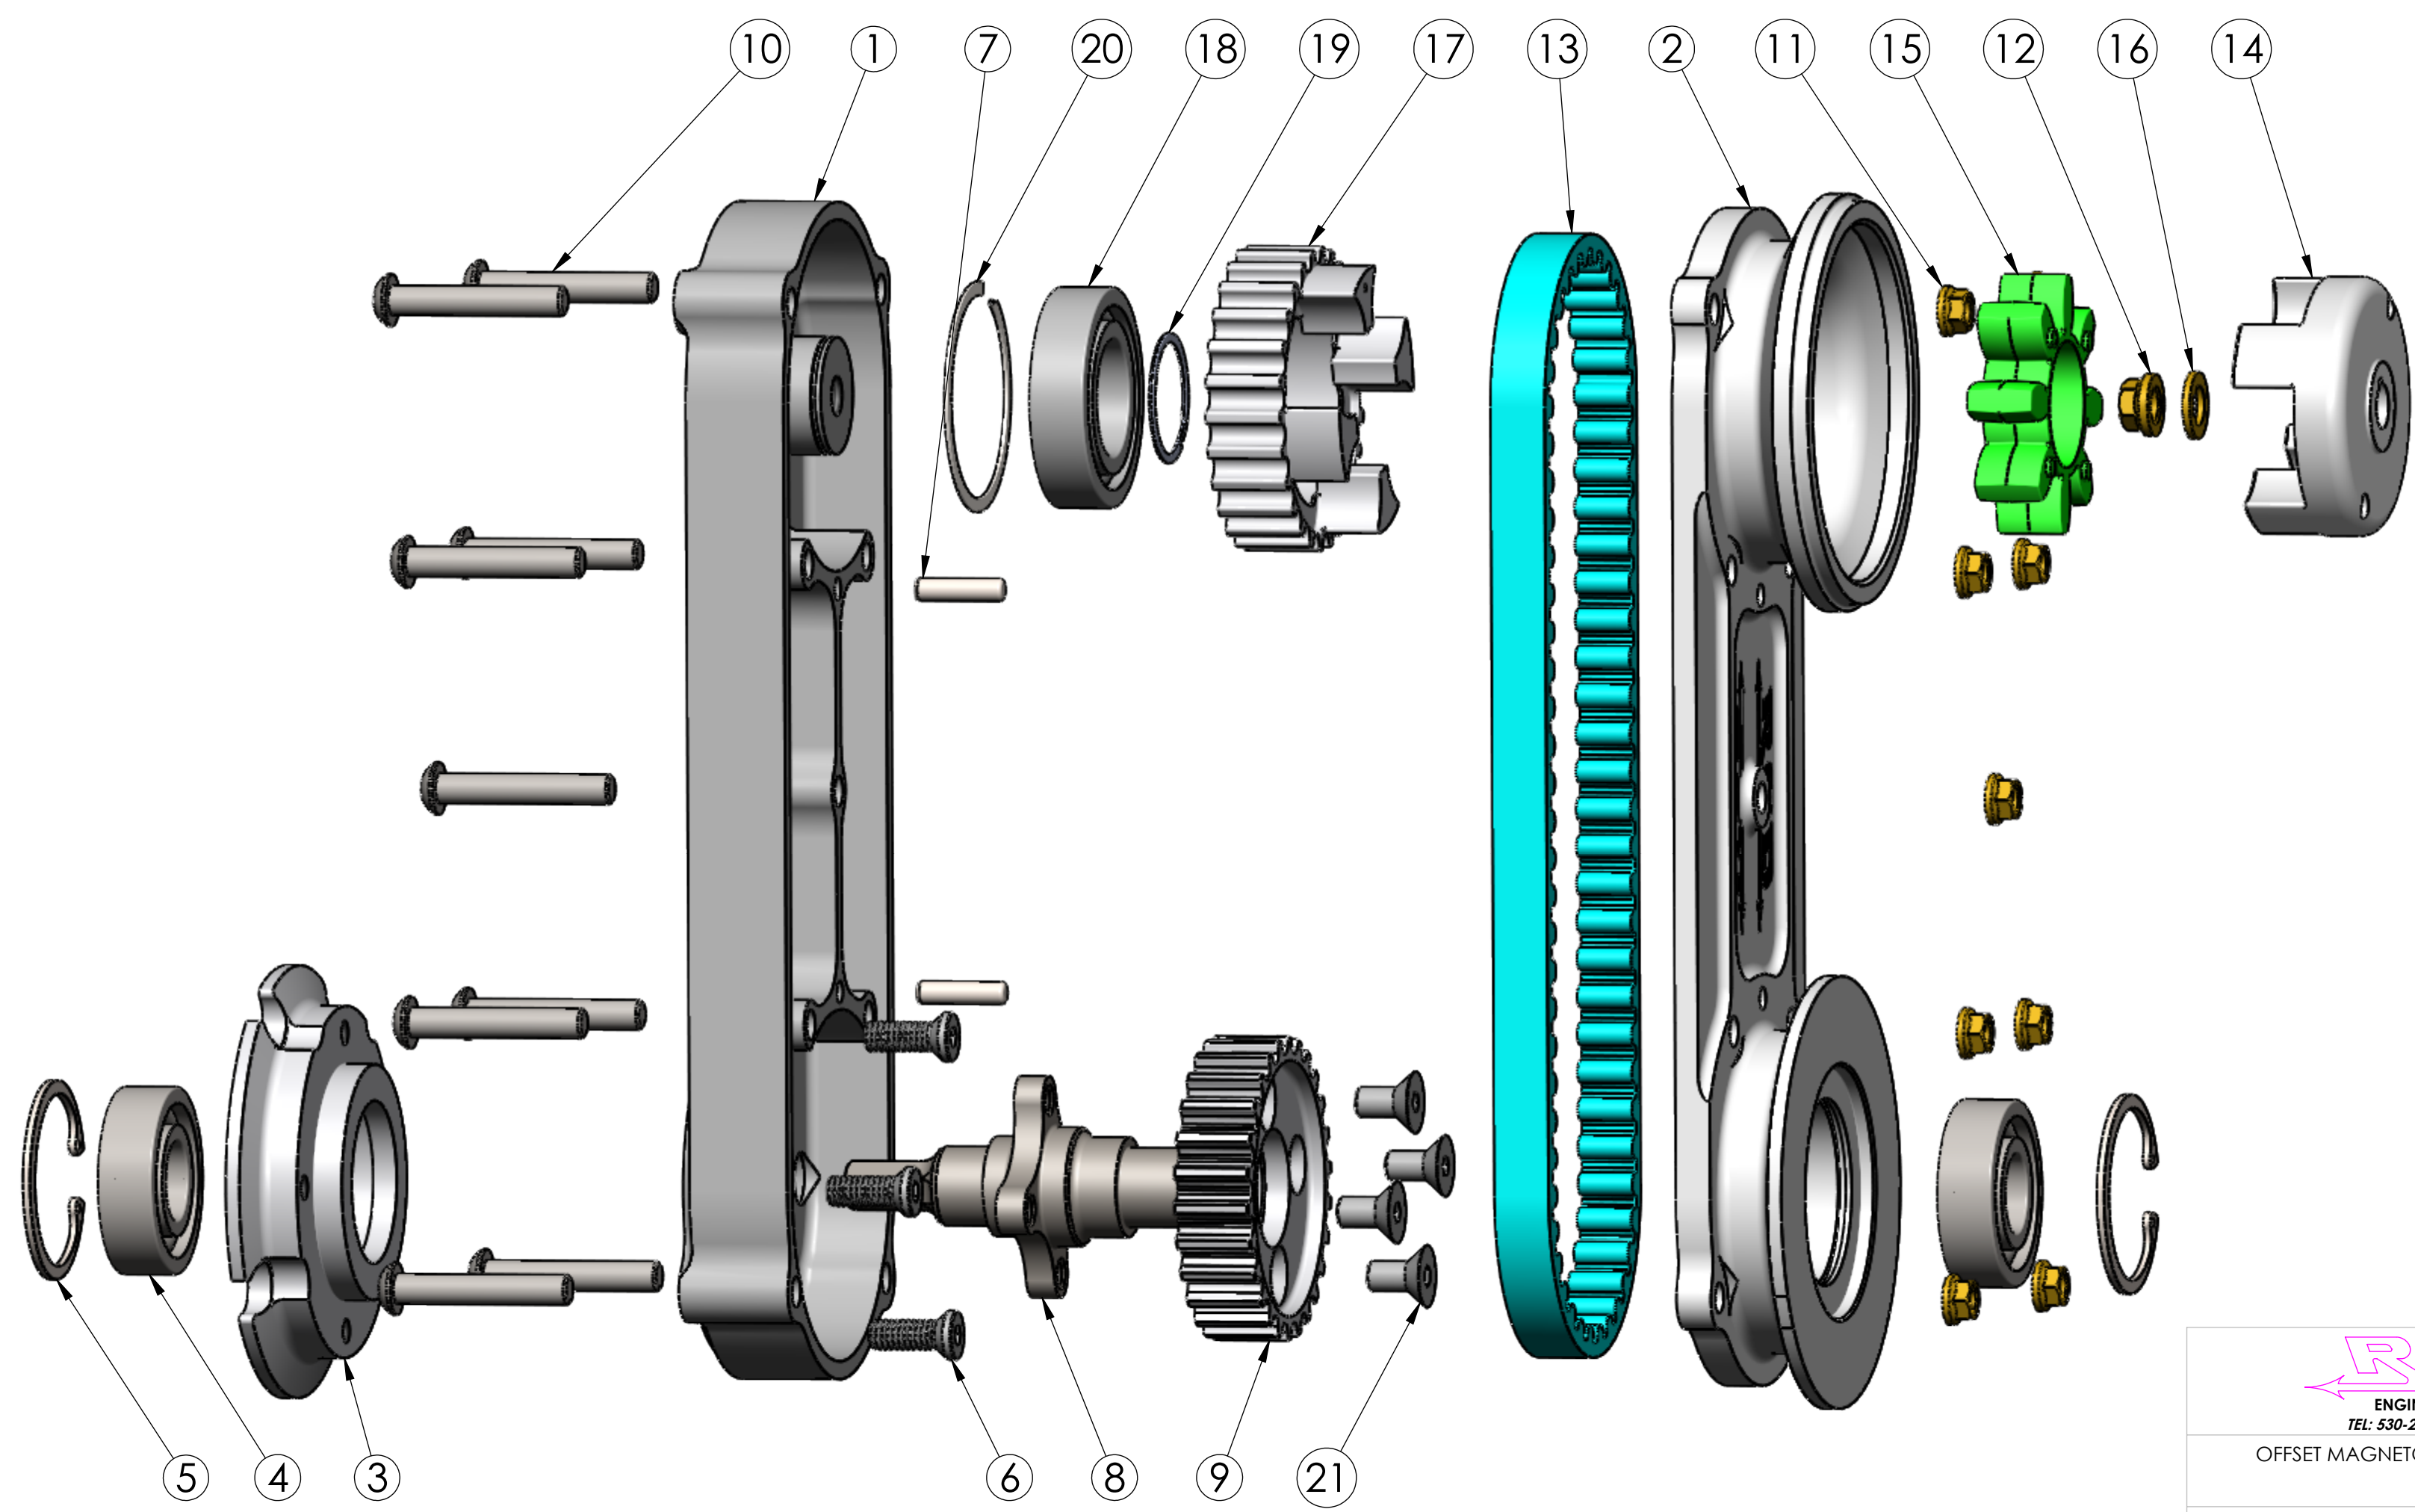

ITEM	PartNo	DESCRIPTION	QTY.
1	302011-01	HOUSING BASE DUAL AND OFFSET DRIVE	1
2	302011-03	HOUSING FRONT OFFSET MAGNETO DRIVE	1
3	302006-12	MOUNTING FLANGE OFFSET MAGNETO DRIVE BASE	1
4	350525-03	62 BALL BRG 17 x 40 x 12	2
5	351005-156	SNAP RING INT 1.575 HOUSING x .062	2
6	356901-12	FHCS 1/4-20 x .75 MOD	4
7	353512-12	3/16 x 0.75 DOWEL PIN	2
8	302021-06	INPUT DRIVE SHAFT LONG FOR OFFSET MAG DRIVE	1
9	302031-04	DRIVE SPROCKET OFFSET MAGNETO DRIVE	1
10	356525-24	BHCS 1/4-28 x 1.50	9
11	355425-60	1/4-28 NUT HEX FLANGED LOCK	9
12	355431-10	5/16-24 NUT HEX FLANGED LOCK	1
13	1310-544-12	8MGT-544-8m-12 POLYCHAIN BELT	1
14	301830-02	COUPLER HALF MSD MAGNETO	1
15	354910-25	ROTEX SPYDER #24 GREEN	1
16	352503-05	5/16 AN WASHER	1
17	302031-05	DRIVEN SPROCKET OFFSET AND DUAL MAGNETO DRIVE	1
18	350522-20	60 BALL BRG 25 x 47 x 12	1
19	351032-098	SPIROLOX EXT MED 0.984 SHAFT	1
20	351020-187	SPIROLOX INT LITE 1.875 BORE	1
21	356825-08	FHCS 1/4-28 X .5	4

OFFSET MAGNETO DRIVE LONG SHAFT.SLDASM